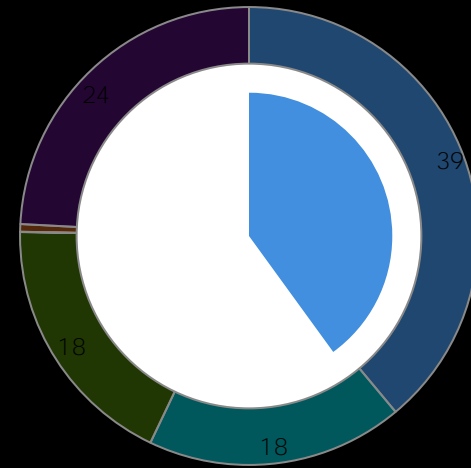

Student Voting Rates^g

Opeld6
001928

© 2021 Institute for Democracy & Erziehung

1. DB @.V @s.L* DB @SD @

Enrolle 2016 è

About This Report

Thank you for participating
in the National Study of
Learning, Voting, and
Engagement.